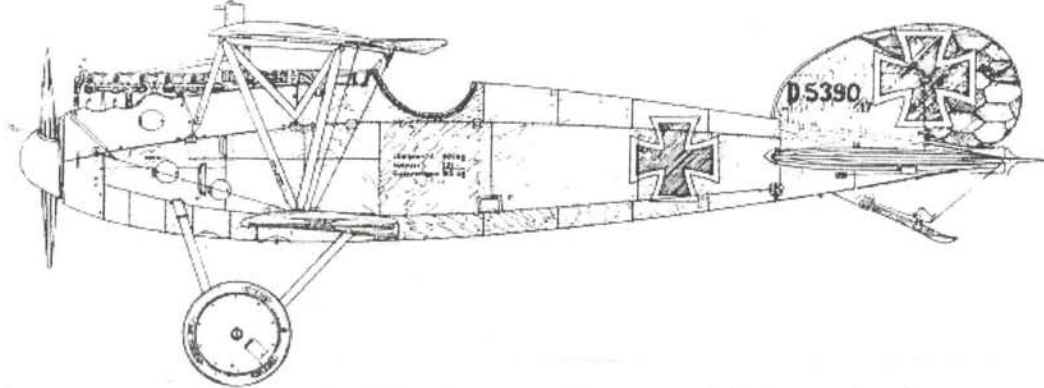

The 2005 Annual Invitational Scale Static Display

Sponsored by the Massachusetts 495th R/C Squadron

Art Alfano once again invites you to attend the Annual Invitational Scale Static Display to be held **Wednesday, April 6, 2005**, at the **Tewksbury Congregational Church**. The viewing of the aircraft will begin at **7:00 P.M.**. Come and view some top notch models, speak with fellow scale model enthusiasts, enjoy refreshments, and maybe even take home some cash from our 50-50 raffle!